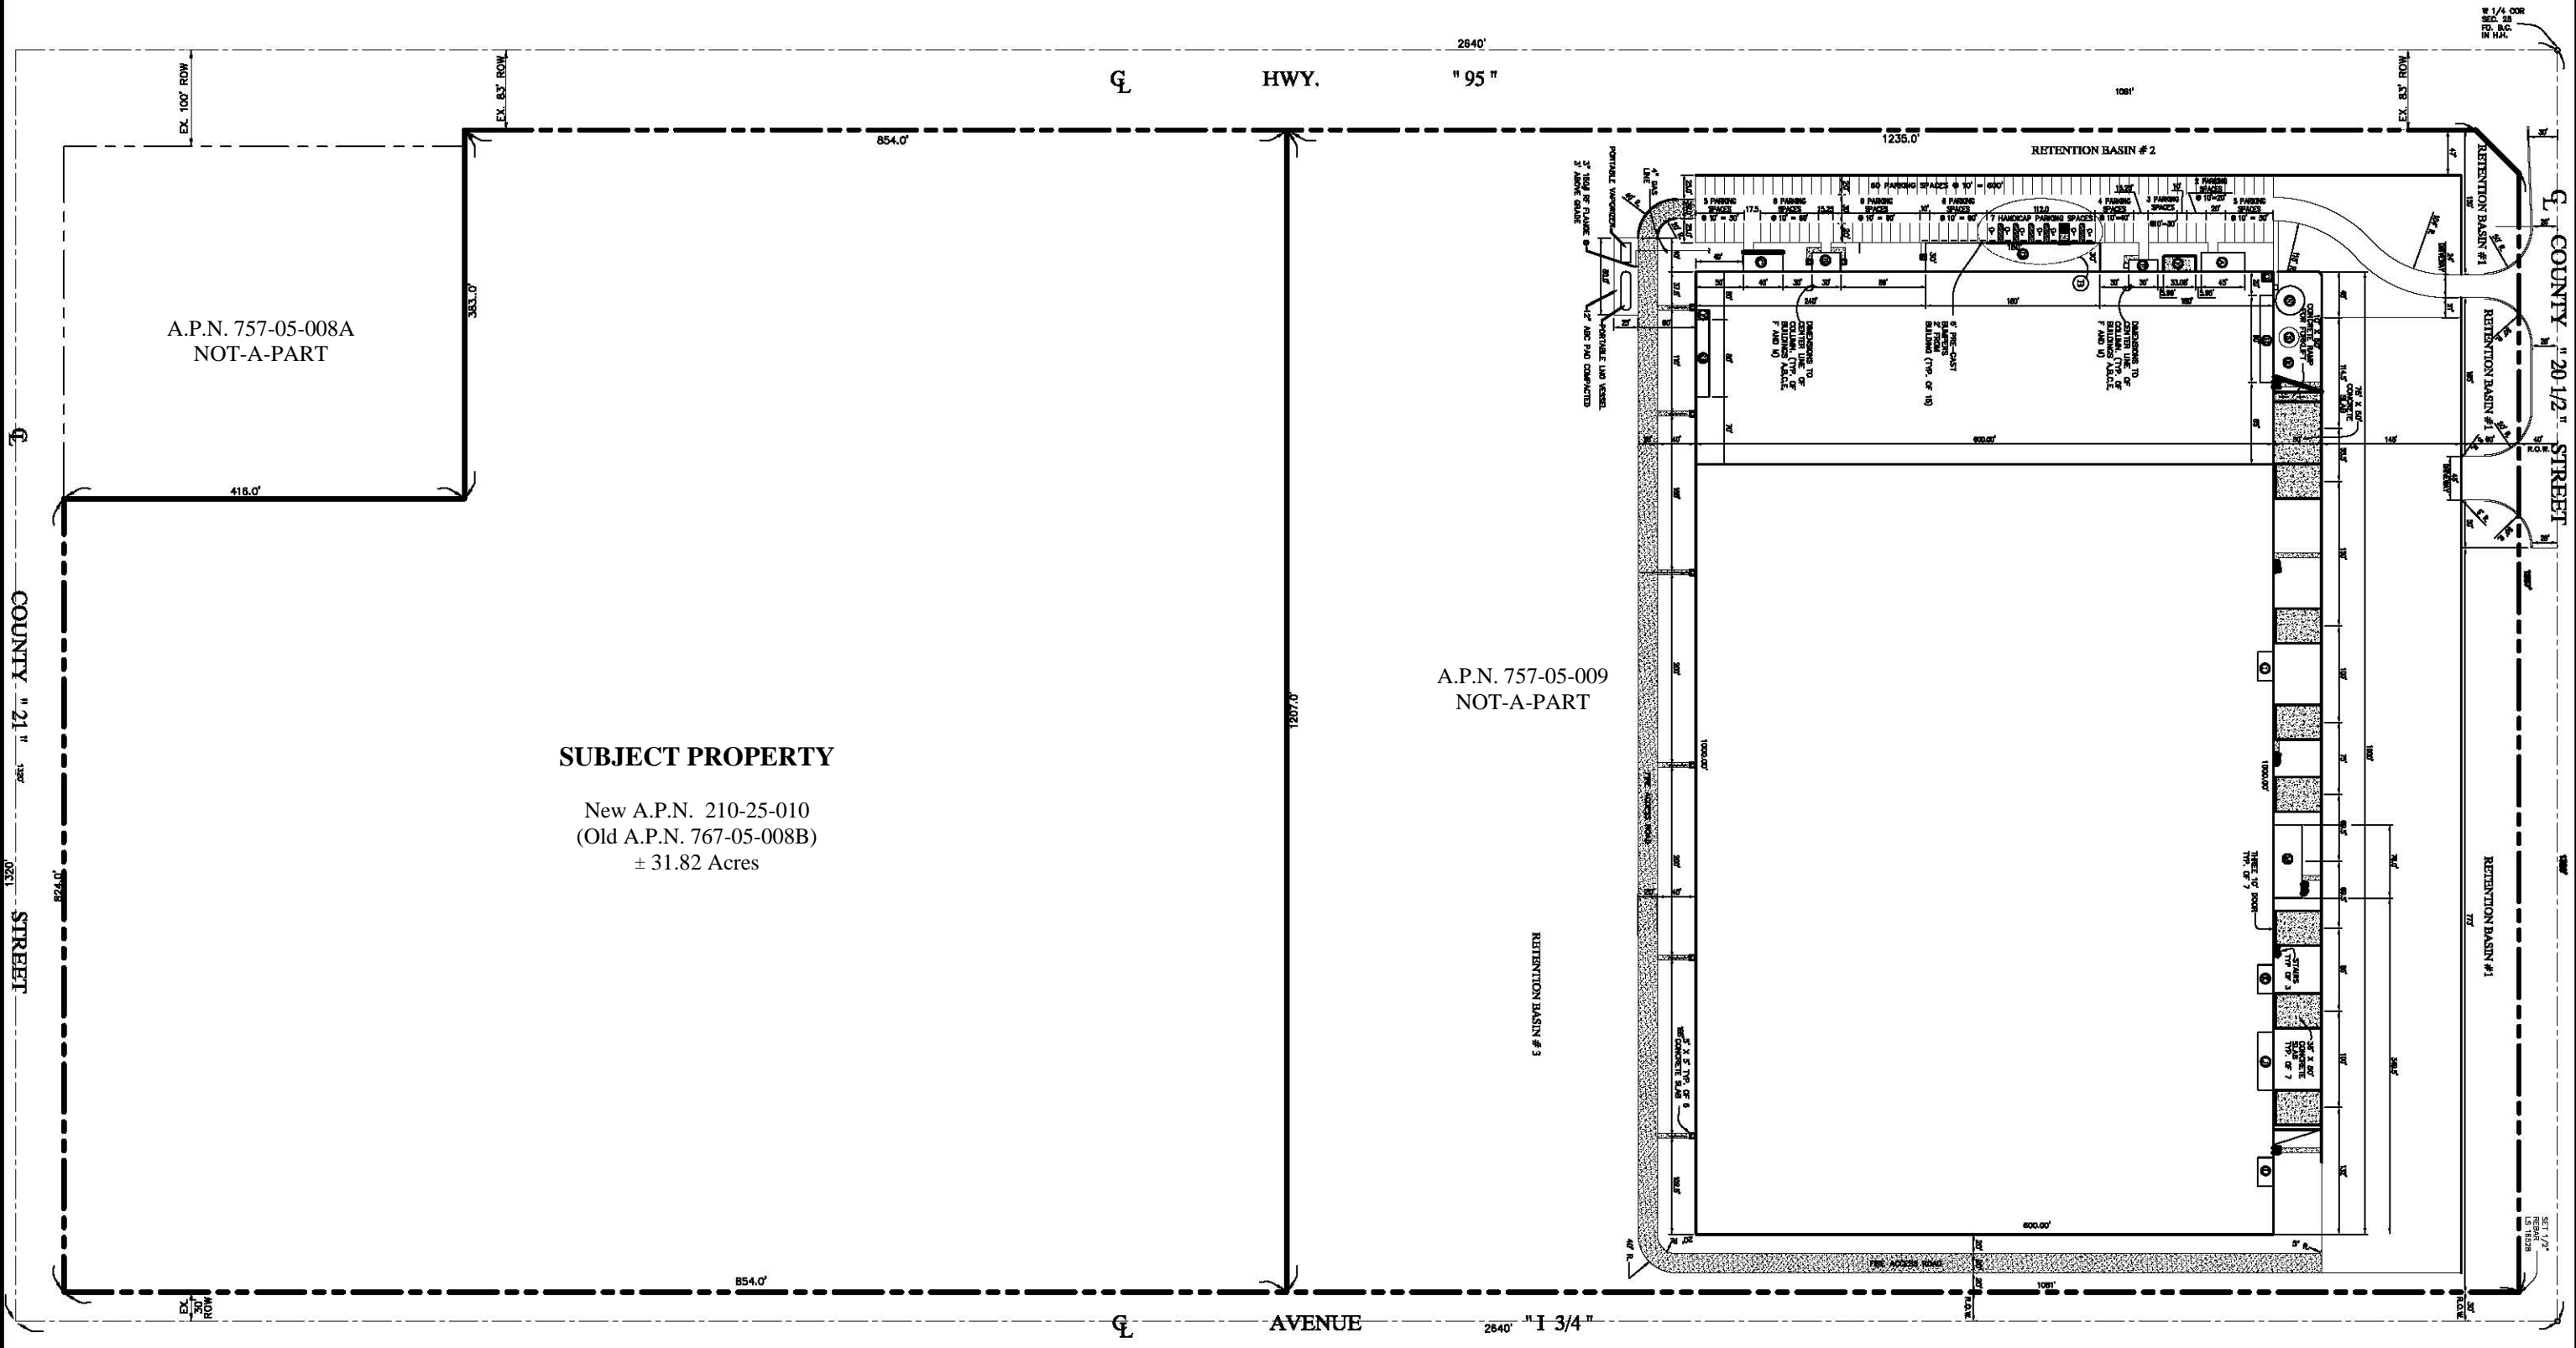

# SITE PLAN

A.P.N. 757-05-008A  
NOT-A-PART

A.P.N. 757-05-009  
NOT-A-PART

**SUBJECT PROPERTY**

New A.P.N. 210-25-010  
(Old A.P.N. 767-05-008B)  
± 31.82 Acres